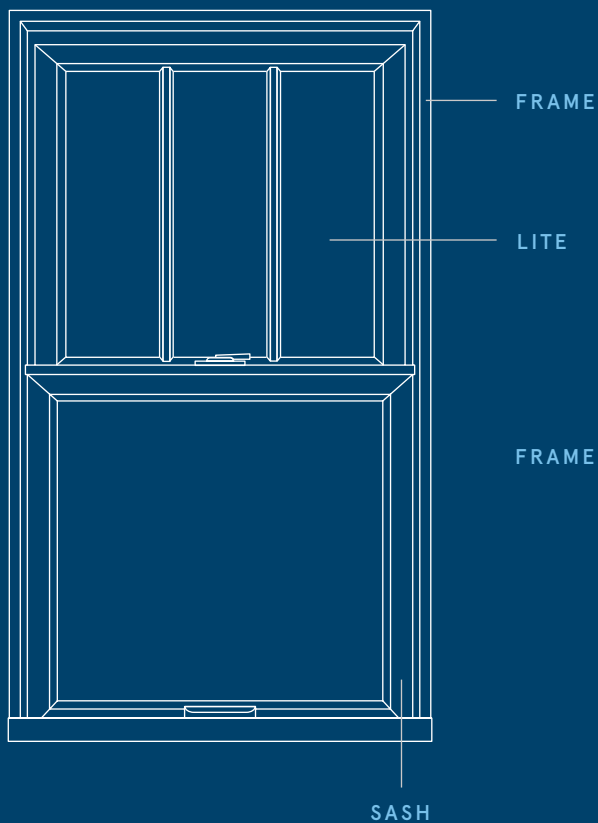

Frame

Stationary portion of a window or door with three components: header across the top, jambs down each side and sill across the bottom.

Lite

Each area of glass is called a lite, and Infinity offers divided lite patterns to match the look of your home.

Panels

The operating and/or stationary portion of the door that holds the glass and is separate from the frame.

Rail

The horizontal part of a sash, door panel or screen.

Sash

The operating and/or stationary portion of the window that holds the glass and is separate from the frame.