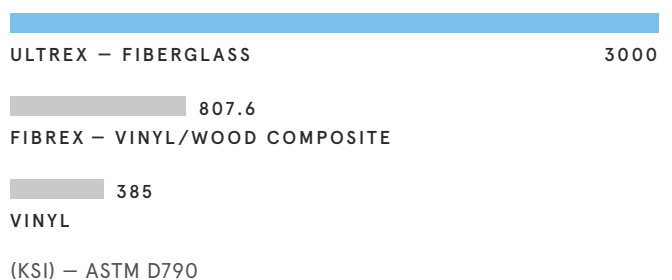

02

Ultrex vs. Wood Windows

Wood windows offer classic beauty that, depending on the environment, can require maintenance and care. Infinity windows built with Ultrex capture the beautiful details and profiles of wood – without the maintenance.

Ultrex is stable like the glass in your window

Vinyl expands at a much higher rate than glass which may compromise your window's performance.

Ultrex is 8x stronger than vinyl

Ultrex offers superior bend and flex resistance to protect the integrity of your home.