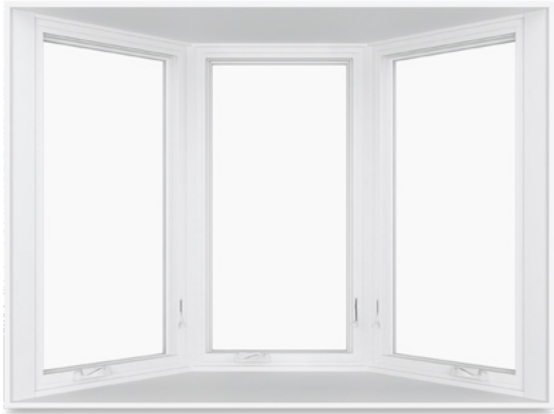

CASEMENT AWNING

EASY WASH HINGE

CLEAR VIEW HINGE¹

Casement hinges

The standard Easy Wash® hinge is just that – a design that lets you easily clean the window both inside and out. The optional Clear View® hinge provides for an expanded viewing area.

Multiple assembly & style options²

TWO-WIDE
MULL

PICTURE UNIT
MULL

PICTURE UNIT
MULL

ROUND TOP
MULL

SIMULATED
CHECKRAIL

1. Clear View hinge availability is based on window width.
2. Available with matching picture window. Ask about additional assembly options for your home.

Infinity Bay Window in Cashmere exterior

Bay and Bow

Bay

The Infinity Bay is built to capture light from three angles and can vary in size from big sunlit areas to a small cozy reading nook. Built with Ultrex® fiberglass, our bays are available in double hung and casement configurations.