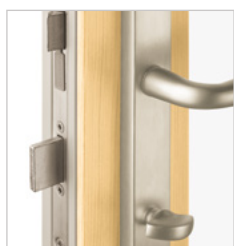

Multi-point locking system

Stainless steel multi-point locking system secures the door in four locations – head, sill, deadbolt and keyed cylinder – for stability and security.

Available in multiple configurations ¹