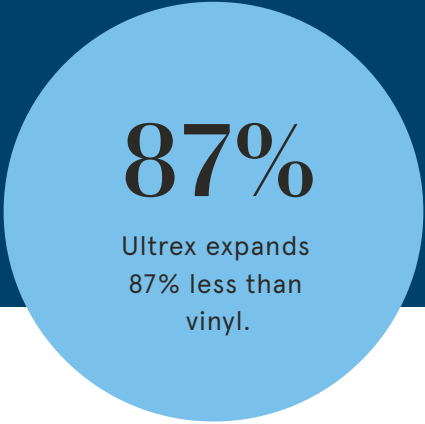

How Ultrex fiberglass measures up

We created Ultrex with one goal in mind: develop the most durable window material in the industry. It's not only 8x stronger than vinyl – it resists expanding and contracting in any climate. So you get a tight, snug fit that will last.

PERFORMANCE

A fit that never quits

Ultrex fiberglass expands at virtually the same rate as glass, so our windows stay tight and true. This makes Infinity windows resistant to leaks, seal failures and stress cracks that can compromise energy efficiency and long-term performance.

STRENGTH

Stands up to the pressure

Compared to other materials, Ultrex is the strongest window framing material in the replacement industry. This means Ultrex resists bending and flexing – that's confidence Fibrex and vinyl simply can't match.

01

Ultrex vs. Vinyl Windows

Vinyl can warp and shift under everyday conditions – potentially making vinyl windows difficult to open and close and affecting their all-around performance. Ultrex resists sticking, swelling and warping so Infinity windows and doors will continue to easily open and close.

02

Ultrex vs. Wood Windows

Wood windows offer classic beauty that, depending on the environment, can require maintenance and care. Infinity windows built with Ultrex capture the beautiful details and profiles of wood – without the maintenance.

Ultrex is stable like the glass in your window

Vinyl expands at a much higher rate than glass which may compromise your window's performance.