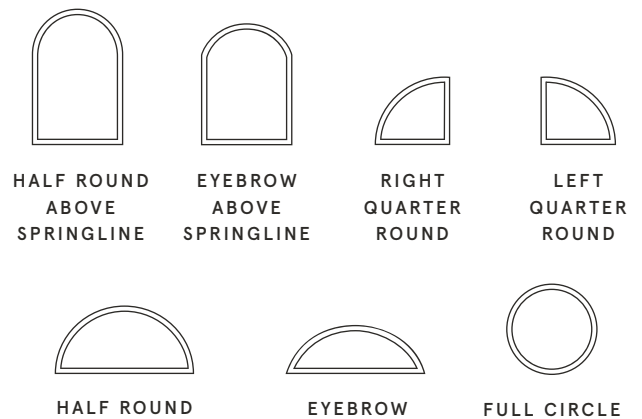

Special Shapes and Round Tops

A strong improvement to your view

Whether you are looking to add visual interest to a room or are simply replacing an old window, Infinity Special Shapes and Round Tops are a stunning addition to any space. Adding an Infinity Round Top above a standard window or door instantly adds light and style to your home.

Achieve open views and abundant natural light with Infinity Special Shapes, available in a variety of styles from stand-alone picture windows that span up to 10 feet to geometric combinations that give you design flexibility. Each Infinity Special Shape and Picture Window is made with Ultrex® fiberglass for timeless design and performance, so you can enjoy your windows for years to come.

Special Shapes

Round Tops

Multiple assembly & style options¹

1. Ask about additional assembly options for your home.