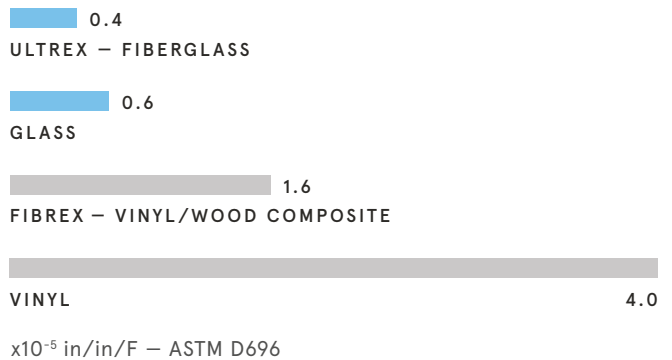

How Ultrex fiberglass measures up

We created Ultrex with one goal in mind: develop the most durable window material in the industry. It's not only 8x stronger than vinyl – it resists expanding and contracting in any climate. So you get a tight, snug fit that will last.

PERFORMANCE

A fit that never quits

Ultrex fiberglass expands at virtually the same rate as glass, so our windows stay tight and true. This makes Infinity windows resistant to leaks, seal failures and stress cracks that can compromise energy efficiency and long-term performance.

STRENGTH

Stands up to the pressure

Compared to other materials, Ultrex is the strongest window framing material in the replacement industry. This means Ultrex resists bending and flexing – that's confidence Fibrex and vinyl simply can't match.

01

Ultrex vs. Vinyl Windows

Vinyl can warp and shift under everyday conditions – potentially making vinyl windows difficult to open and close and affecting their all-around performance. Ultrex resists sticking, swelling and warping so Infinity windows and doors will continue to easily open and close.

02

Ultrex vs. Wood Windows

Wood windows offer classic beauty that, depending on the environment, can require maintenance and care. Infinity windows built with Ultrex capture the beautiful details and profiles of wood – without the maintenance.

Ultrex is stable like the glass in your window

Vinyl expands at a much higher rate than glass which may compromise your window's performance.

Ultrex is 8x stronger than vinyl

Ultrex offers superior bend and flex resistance to protect the integrity of your home.