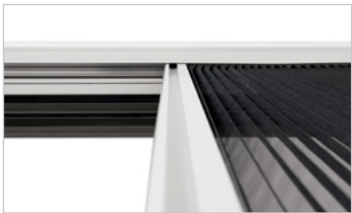

MAGNETIC DOOR CATCH

TWIN BOLT HANDLE

Fingertip operation

Magnetic door catches come together to protect the panels when open.

Effortlessly rotate the interior twin bolt handle up 180 degrees to unlock and open the door; rotate down to lock and secure.