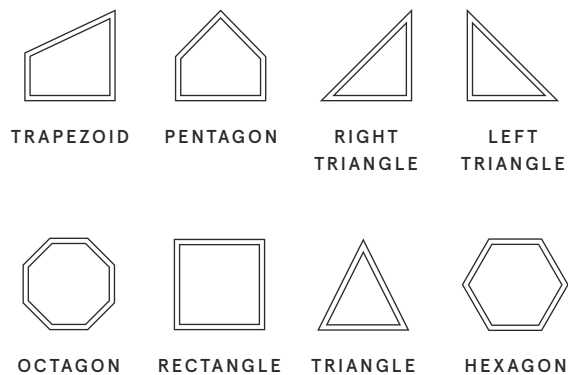

Special Shapes